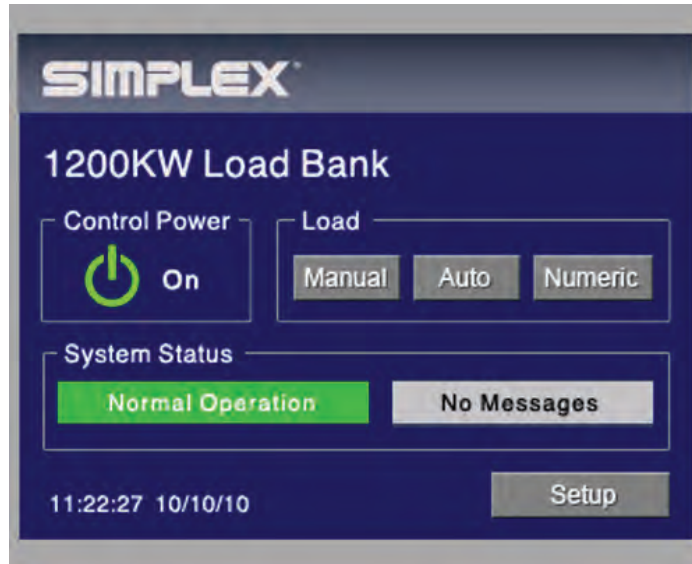

D-Series

Digital Load Bank Controller

Description

The Simplex D-Series Digital Load Bank controller is the new standard for load bank operation and application. The D-Series is the standard controller provided by Simplex for our entire stationary load bank line. The D-Series comprises a line of PLC-based controllers equipped with touchpanel operator interfaces.

With D-Series controllers, the user enjoys a significant savings of installation cost. Versus traditional analog (toggle switch) panels, connections for remote control are reduced to a single RS-485 or Ethernet Cat-5 cable. Multiple control stations are easily networked. Valuable space is conserved. Reliability is enhanced.

With D-Series controllers, data monitoring and acquisition, load bank automation and BMS integration are made simple. The D-Series is networked via MODBUS RTU over RS-485 or Ethernet allowing simple daisy chain or Ethernet switch cable networking. MODBUS-to-BacNet (or other protocol) converters are available.

The D-Series controller can be accessed by remote PC by simple assignment of an IP address.

PC integration software is available.

The D-Series accepts Simplex "Auto-Test" software enabling full automation of load bank testing with data acquisition, report generation and pass-fail testing. Inputs from generator controller data outputs can be accepted to allow integration of full engine data.

Main Screen with Control Power On

Features

- Standard control system for Simplex Stationary Load Banks
- PLC based
- Color TFT touchpanel operator interface featuring bright colors, excellent contrast and wide viewing angle, perfect for bright sunlight and low light conditions
- Easy upgrades for load bank automation
- Network capable
- IP address capable
- PC integration software available
- MODBUS RTU over RS-485 or Ethernet network communications